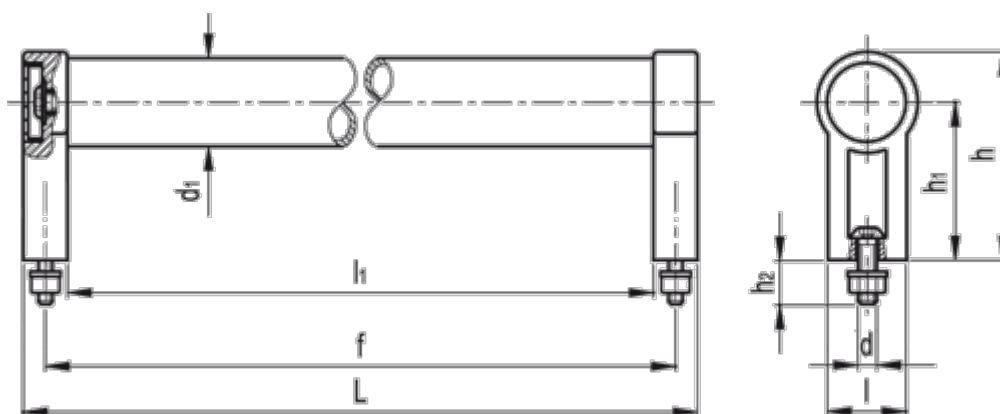

Data Sheet

Article number: 20568280400B

Description: E+G Tubular handle GN333.1-28-400-B-SW
B Mounting from top

Measures

$d = M6$

$d_1 = 28$

$f = 400$

$h = 66$

$h_1 = 50$

$h_2 = 13$

$L = 414$

$l_1 = 386$